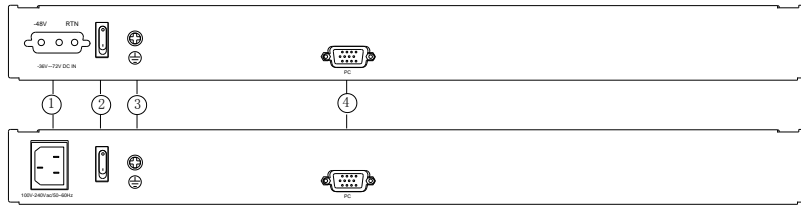

# 18.5" Widescreen One Port VGA LCD KVM Console ( DLS-1801 )

Date: 2020 / 03  
Version: V1.0

Overview

DLS-1801 is an 18.5" widescreen single port console which integrates the monitor, keyboard and mouse in a 1U device; it fits for installed in a standard 19" rack. It can connect one computer to control the monitor, keyboard and mouse.

1 LCD Monitor	6 Touchpad
2 Rear Bracket Slot	7 Handle
3 Display Menu Buttons	8 Release Switch
4 Mounting Bracket	9 Display Panel
5 Keyboard	

Structure

1	Power input (AC or DC)	3	Ground Connection Screw
2	Power Switch	4	PC Port

**Features**

- 3 in 1 LED console integrates the monitor, keyboard and mouse.
- The console can be connected to a PC or a KVM switch to control and manage single/multiple PCs.
- 18" LCD TFT monitor with high brightness, high definition and high resolution.
- High video quality: 1366\*768@60Hz
- Ultra-slim keyboard with 99 keys and numeric keypad
- Standard PS/2 touchpad
- Touchpad with trackball
- Automatically lock up with the front panel lock latch
- Compact steel construction and high quality hand-protection sliding rails

## Specifications

Model	DLS-1801	
Computer Connection	1	
Port emulation	Keyboard, mouse	PS/2, USB
LED monitor	LC module	SXGA TFT
	View area	18.5 "
	Optimum resolution	1366x768@60Hz
	Display color	16.7 M
	Brightness	250cd/m <sup>2</sup> ( T y p )
	Contrast ratio	1000 : 1 ( T y p )
	Pixel pitch(mm)	0.300(H) × 0.300(W)
Mouse	X/Y resolution	>1000 points / inch, (40 points/mm)
	Scroll wheel	Support scroll wheel function
Keyboard	99 keys(82 keys main keyboard +17 independent small numeric keyboard)	
Input power	100V– 240Vac , 50 ~ 60Hz , <1.5A	
Power consumption	11W	
Operating temperature	0 – 40 °C	
Store temperature	-20 – 60 °C	
Humidity	0 – 80% RH, non-condensing	
Net weight	11kg	
Product dimension (W × D × H)	448mm×560mm×42.5mm	
Package dimension (W × D × H)	765mm×615mm×185mm	