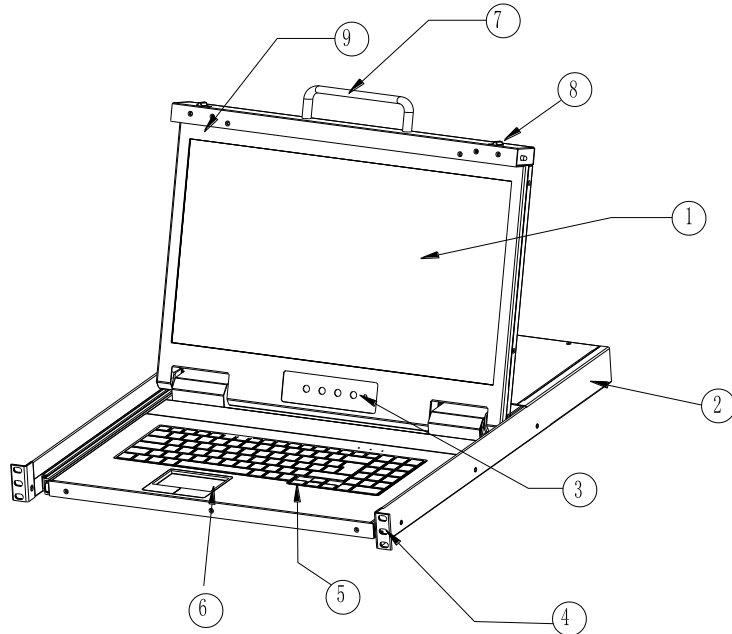

# 18.5" Widescreen One Port VGA LCD KVM Console ( DLS-1801 )

Date: 2020 / 03  
Version: V1.0

Overview

DLS-1801 is an 18.5" widescreen single port console which integrates the monitor, keyboard and mouse in a 1U device; it fits for installed in a standard 19" rack. It can connect one computer to control the monitor, keyboard and mouse.

1 LCD Monitor	6 Touchpad
2 Rear Bracket Slot	7 Handle
3 Display Menu Buttons	8 Release Switch
4 Mounting Bracket	9 Display Panel
5 Keyboard	

Structure

1	Power input (AC or DC)	3	Ground Connection Screw
2	Power Switch	4	PC Port

**Features**

- 3 in 1 LED console integrates the monitor, keyboard and mouse.
- The console can be connected to a PC or a KVM switch to control and manage single/multiple PCs.
- 18" LCD TFT monitor with high brightness, high definition and high resolution.
- High video quality: 1366\*768@60Hz
- Ultra-slim keyboard with 99 keys and numeric keypad
- Standard PS/2 touchpad
- Touchpad with trackball
- Automatically lock up with the front panel lock latch
- Compact steel construction and high quality hand-protection sliding rails

## Specifications

Model	DLS-1801	
Computer Connection	1	
Port emulation	Keyboard, mouse	PS/2, USB
LED monitor	LC module	SXGA TFT
	View area	18.5 "
	Optimum resolution	1366x768@60Hz
	Display color	16.7 M
	Brightness	250cd/m <sup>2</sup> ( T y p )
	Contrast ratio	1000 : 1 ( T y p )
	Pixel pitch(mm)	0.300(H) × 0.300(W)
Mouse	X/Y resolution	>1000 points / inch, (40 points/mm)
	Scroll wheel	Support scroll wheel function
Keyboard	99 keys(82 keys main keyboard +17 independent small numeric keyboard)	
Input power	100V– 240Vac , 50 ~ 60Hz , <1.5A	
Power consumption	11W	
Operating temperature	0 – 40 °C	
Store temperature	-20 – 60 °C	
Humidity	0 – 80% RH, non-condensing	
Net weight	11kg	
Product dimension (W × D × H)	448mm×560mm×42.5mm	
Package dimension (W × D × H)	765mm×615mm×185mm	