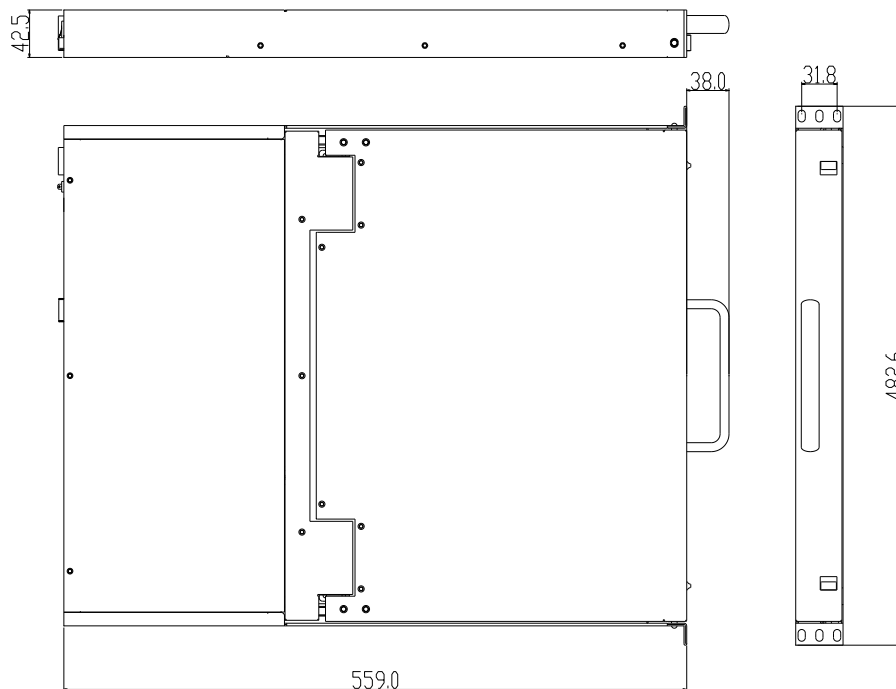

# 18.5" Widescreen One Port VGA LCD KVM Console ( DLS-1801 )

Date: 2020 / 03  
Version: V1.0

Overview

DLS-1801 is an 18.5" widescreen single port console which integrates the monitor, keyboard and mouse in a 1U device; it fits for installed in a standard 19" rack. It can connect one computer to control the monitor, keyboard and mouse.

1 LCD Monitor	6 Touchpad
2 Rear Bracket Slot	7 Handle
3 Display Menu Buttons	8 Release Switch
4 Mounting Bracket	9 Display Panel
5 Keyboard	

Structure

1	Power input (AC or DC)	3	Ground Connection Screw
2	Power Switch	4	PC Port

**Features**

- 3 in 1 LED console integrates the monitor, keyboard and mouse.
- The console can be connected to a PC or a KVM switch to control and manage single/multiple PCs.
- 18" LCD TFT monitor with high brightness, high definition and high resolution.
- High video quality: 1366\*768@60Hz
- Ultra-slim keyboard with 99 keys and numeric keypad
- Standard PS/2 touchpad
- Touchpad with trackball
- Automatically lock up with the front panel lock latch
- Compact steel construction and high quality hand-protection sliding rails

## Specifications

Model	DLS-1801	
Computer Connection	1	
Port emulation	Keyboard, mouse	PS/2, USB
LED monitor	LC module	SXGA TFT
	View area	18.5 "
	Optimum resolution	1366x768@60Hz
	Display color	16.7 M
	Brightness	250cd/m <sup>2</sup> ( T y p )
	Contrast ratio	1000 : 1 ( T y p )
	Pixel pitch(mm)	0.300(H) × 0.300(W)
Mouse	X/Y resolution	>1000 points / inch, (40 points/mm)
	Scroll wheel	Support scroll wheel function
Keyboard	99 keys(82 keys main keyboard +17 independent small numeric keyboard)	
Input power	100V– 240Vac , 50 ~ 60Hz , <1.5A	
Power consumption	11W	
Operating temperature	0 – 40 °C	
Store temperature	-20 – 60 °C	
Humidity	0 – 80% RH, non-condensing	
Net weight	11kg	
Product dimension (W × D × H)	448mm×560mm×42.5mm	
Package dimension (W × D × H)	765mm×615mm×185mm	