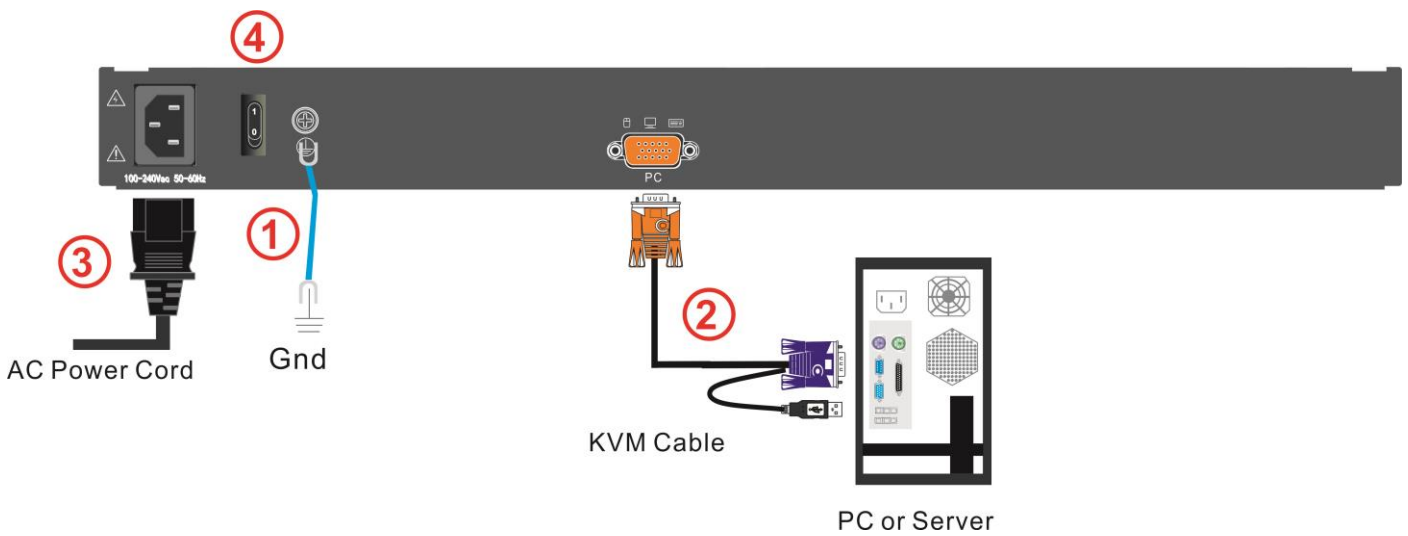

# 18.5" Widescreen One Port VGA LCD KVM Console ( DLS-1801 )

Date: 2020 / 03  
Version: V1.0

Overview

DLS-1801 is an 18.5" widescreen single port console which integrates the monitor, keyboard and mouse in a 1U device; it fits for installed in a standard 19" rack. It can connect one computer to control the monitor, keyboard and mouse.

1 LCD Monitor	6 Touchpad
2 Rear Bracket Slot	7 Handle
3 Display Menu Buttons	8 Release Switch
4 Mounting Bracket	9 Display Panel
5 Keyboard	

Structure

1	Power input (AC or DC)	3	Ground Connection Screw
2	Power Switch	4	PC Port

**Features**

- 3 in 1 LED console integrates the monitor, keyboard and mouse.
- The console can be connected to a PC or a KVM switch to control and manage single/multiple PCs.
- 18" LCD TFT monitor with high brightness, high definition and high resolution.
- High video quality: 1366\*768@60Hz
- Ultra-slim keyboard with 99 keys and numeric keypad
- Standard PS/2 touchpad
- Touchpad with trackball
- Automatically lock up with the front panel lock latch
- Compact steel construction and high quality hand-protection sliding rails

## Specifications

Model	DLS-1801	
Computer Connection	1	
Port emulation	Keyboard, mouse	PS/2, USB
LED monitor	LC module	SXGA TFT
	View area	18.5 "
	Optimum resolution	1366x768@60Hz
	Display color	16.7 M
	Brightness	250cd/m <sup>2</sup> ( T y p )
	Contrast ratio	1000 : 1 ( T y p )
	Pixel pitch(mm)	0.300(H) × 0.300(W)
Mouse	X/Y resolution	>1000 points / inch, (40 points/mm)
	Scroll wheel	Support scroll wheel function
Keyboard	99 keys(82 keys main keyboard +17 independent small numeric keyboard)	
Input power	100V– 240Vac , 50 ~ 60Hz , <1.5A	
Power consumption	11W	
Operating temperature	0 – 40 °C	
Store temperature	-20 – 60 °C	
Humidity	0 – 80% RH, non-condensing	
Net weight	11kg	
Product dimension (W × D × H)	448mm×560mm×42.5mm	
Package dimension (W × D × H)	765mm×615mm×185mm	